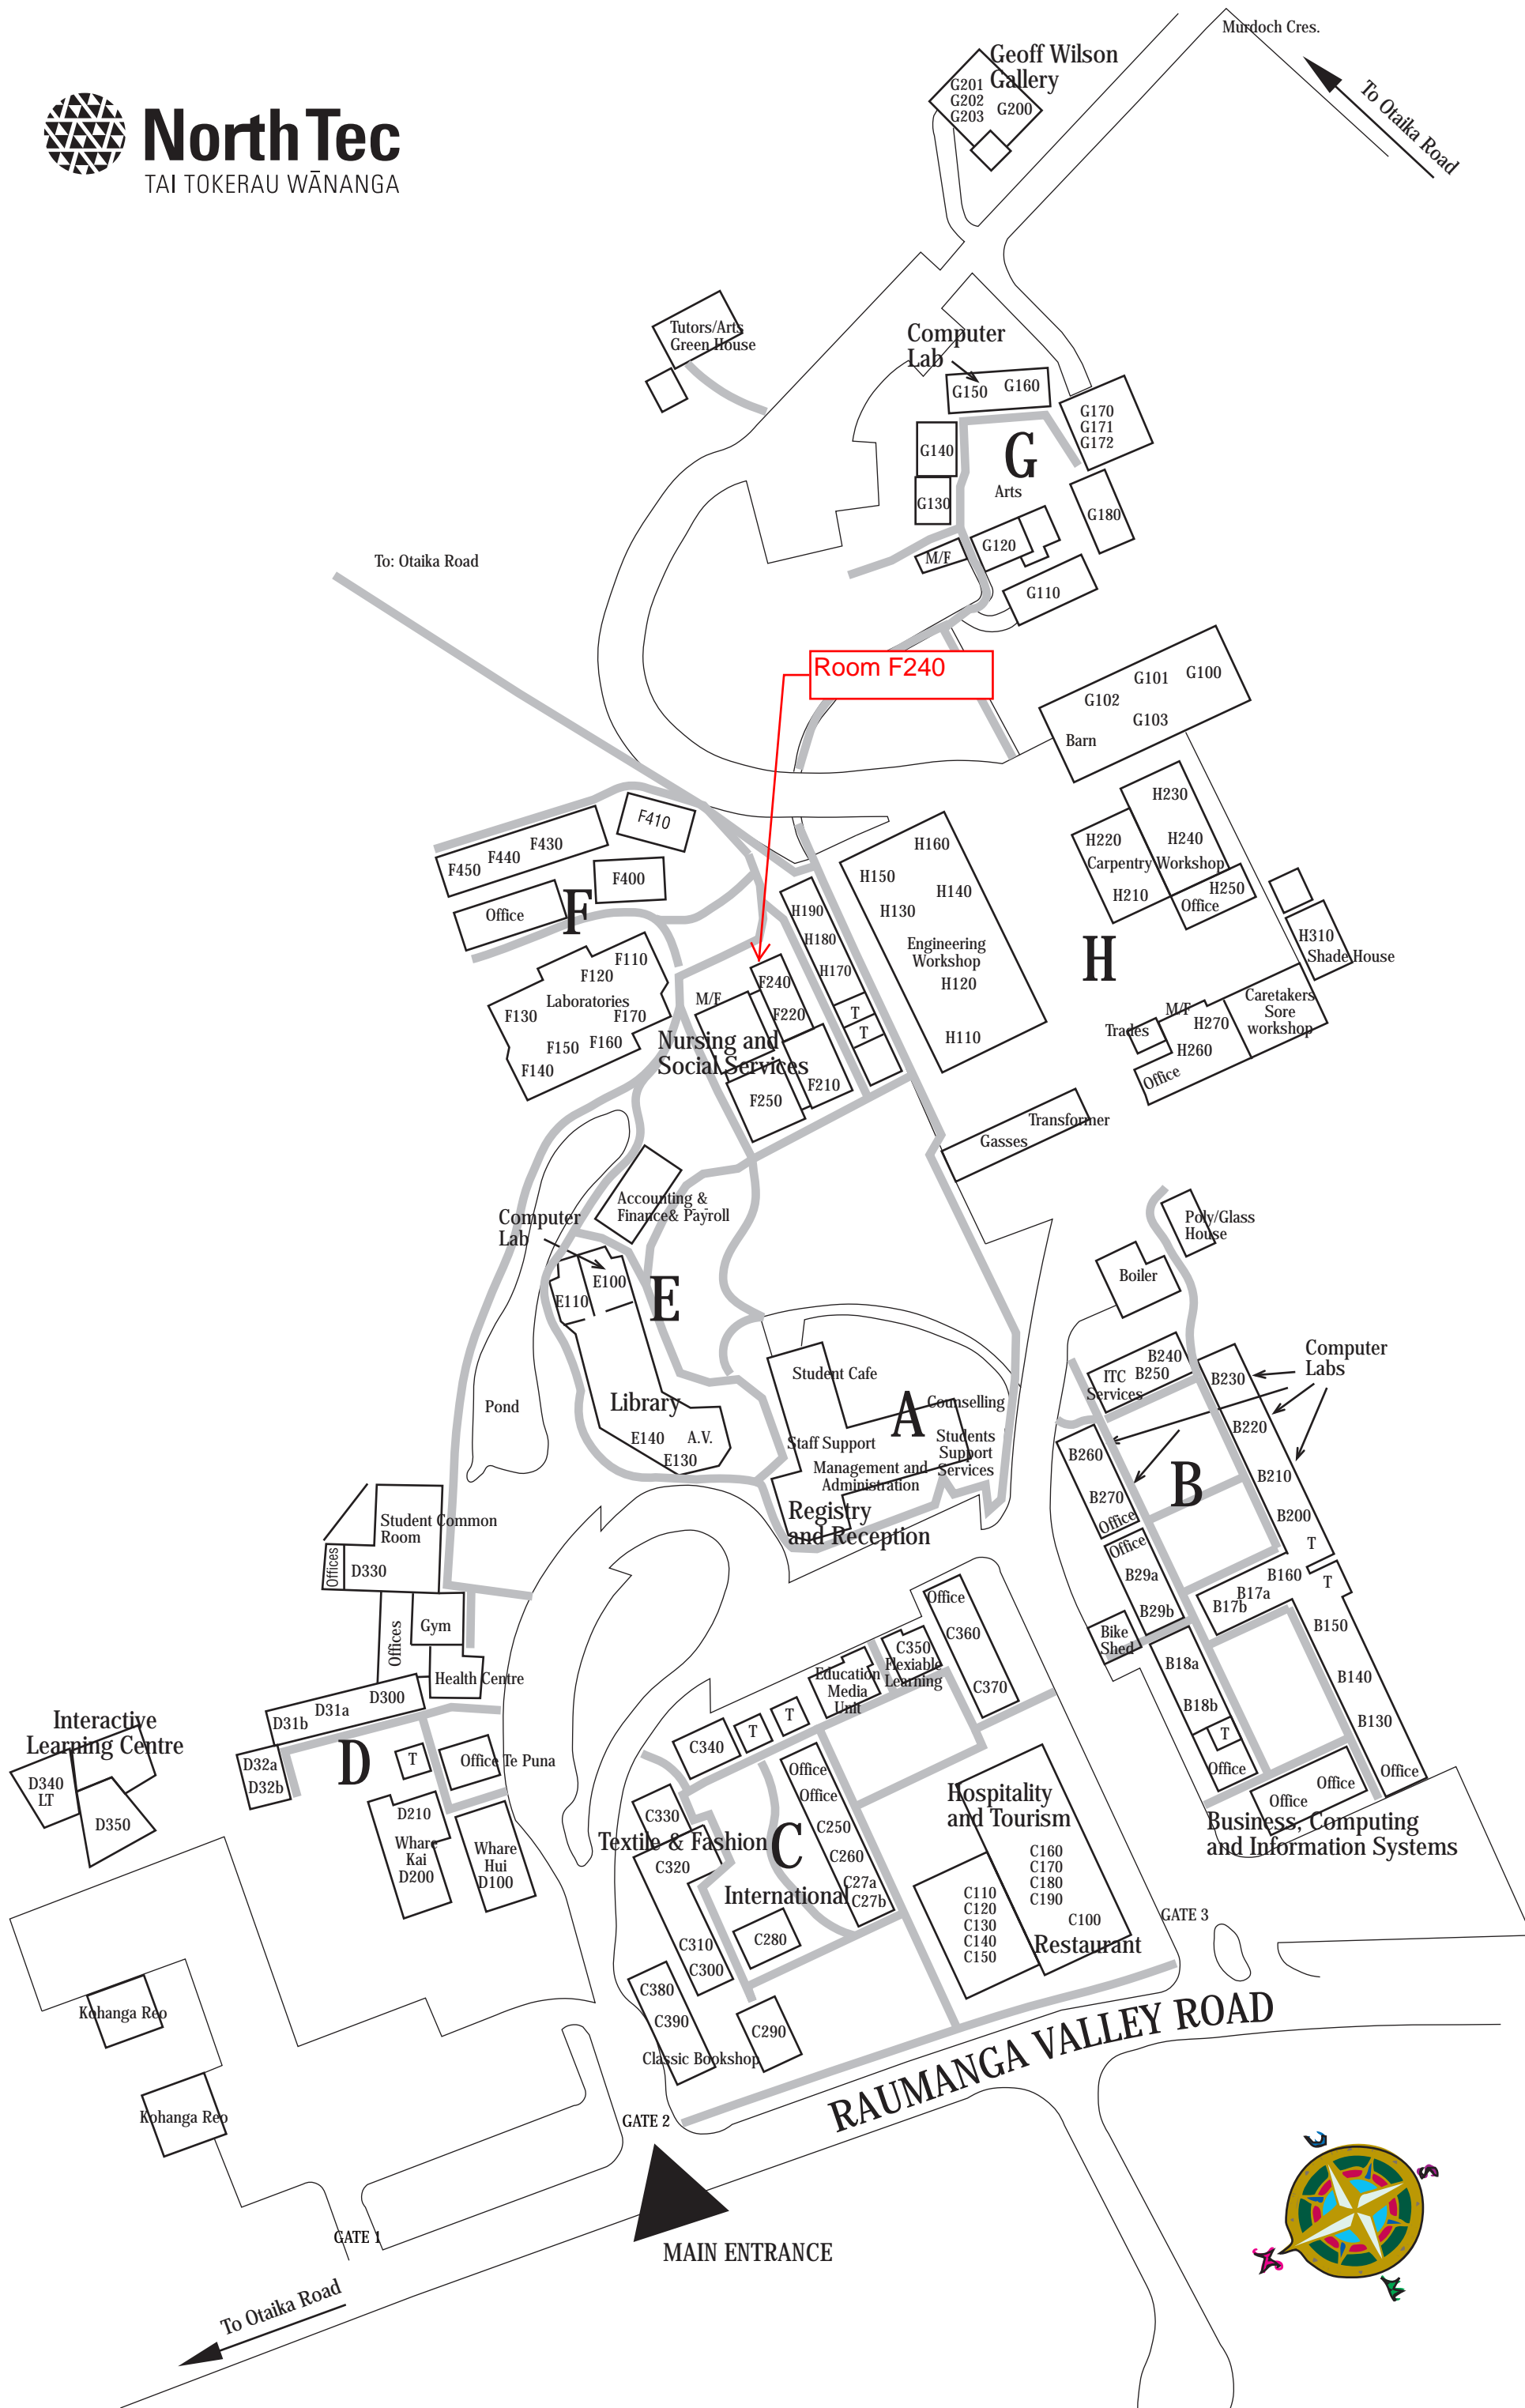

North Tec
TAI TOKERAU WĀNANGA

Room F240

MAIN ENTRANCE